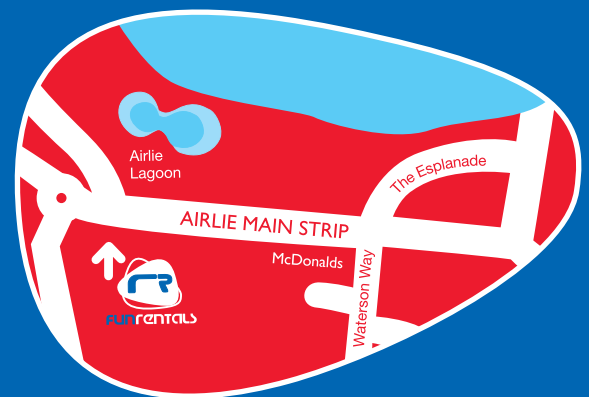

### Stinger suits – Mirage lycra body liners!

- Available for purchase or hire
- Lycra body hoods also available
- Adults and kids sizes
- Provided with protective mesh bag

### Snorkel gear – Tusa silicone masks with moray fins!

- Available for purchase or hire
- Adults and kids sizes
- Prescription lenses available
- Provided with protective mesh bag

Beach and lagoon accessories also available for purchase. 10% off if hiring a car!